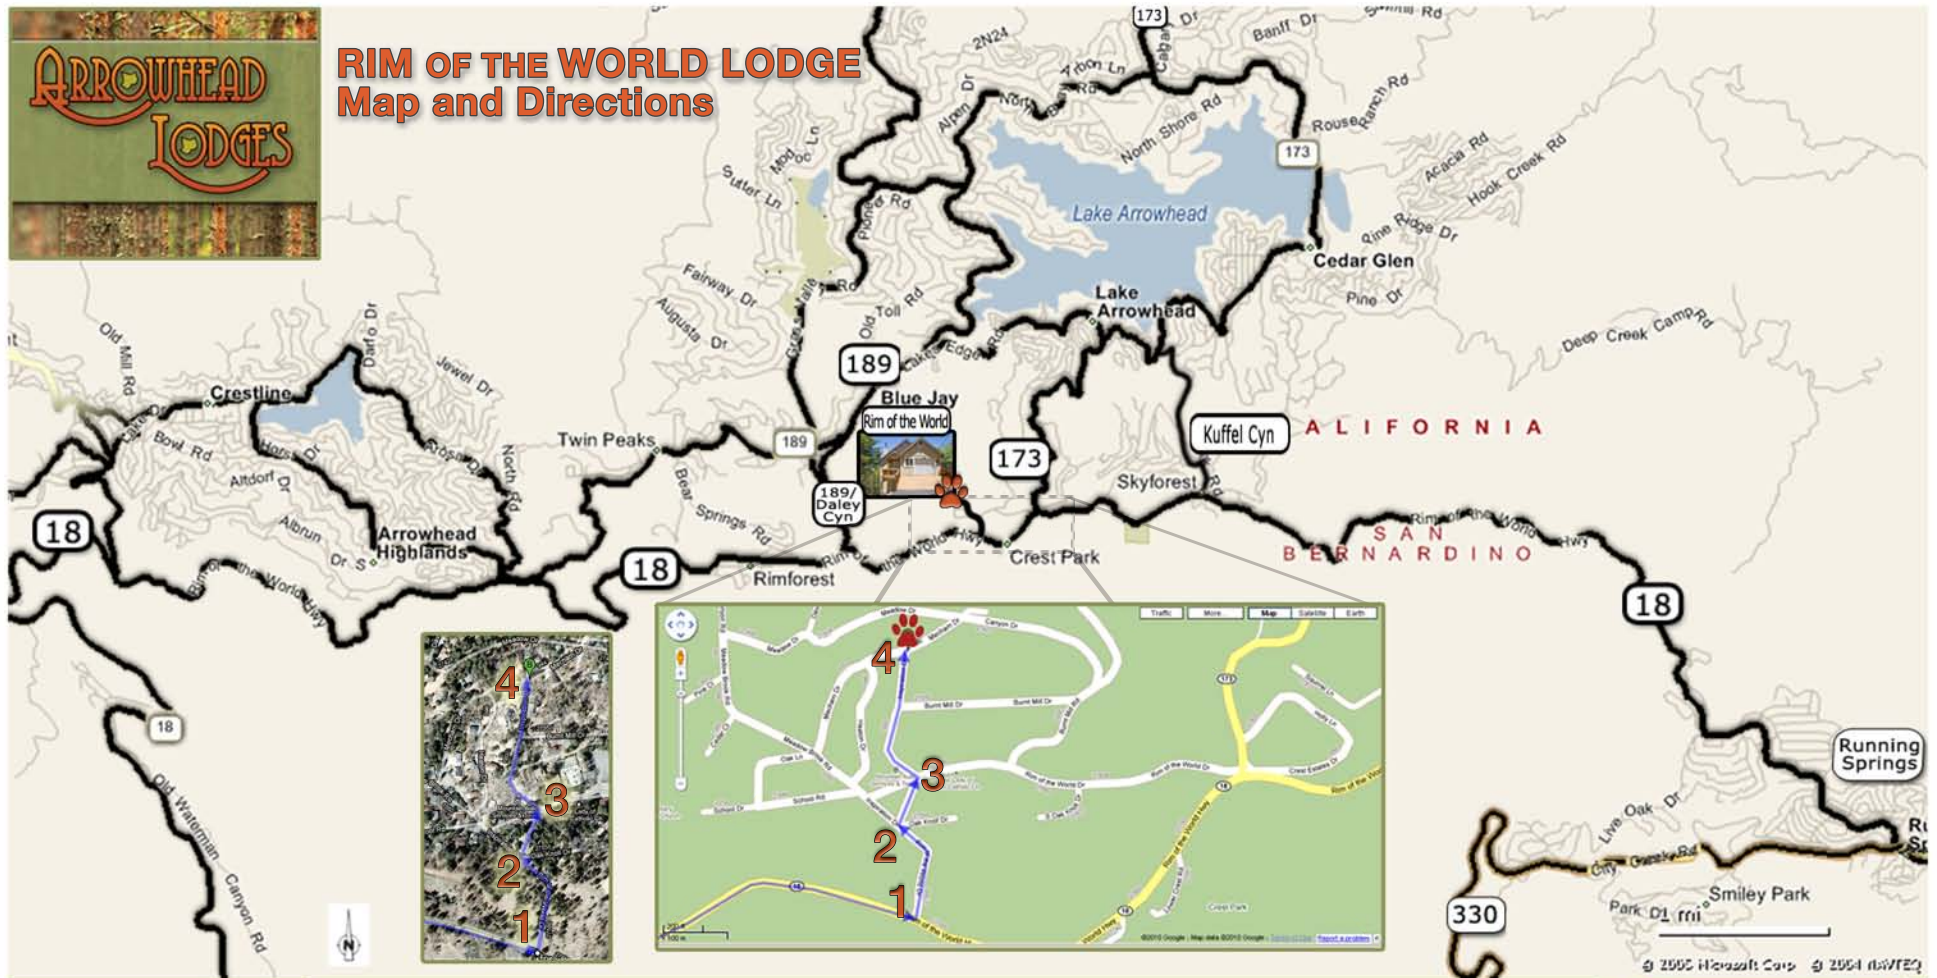

## RIM OF THE WORLD LODGE Map and Directions

### BEGINNING FOR BOTH ROUTES:

Take 10-E or 91-E to San Bernardino

From 91-E, 91-E turns into 215-N in San Bernardino  
OR

From 10-E, transition onto 215-N in San Bernardino

### NORMAL ROUTE:

EXIT 210 East Highland / Mt. Resorts (210 and 30 are same here).  
GO 2.5 mi. to N. Waterman Ave.

EXIT RIGHT, then TURN LEFT, on 18-N/WATERMAN AVE.  
GO 17.9 miles (following signs to Lake Arrowhead).

### ALTERNATE ROUTE

USE AT NIGHT AND FOR BAD WEATHER:

Take 30-E to 330-E

330-E to 18 West LEFT, at Running Springs

1. TURN RIGHT on RIM OF THE WORLD DRIVE.  
Go 1/10 (.1) mile.
2. BEAR RIGHT to stay on RIM OF THE WORLD DR.  
(Ignore Inspiration Drive here).
3. TURN LEFT on INSPIRATION DRIVE.  
Go 1/10 (.1) mile.
4. TURN RIGHT at MECHAM DRIVE. Go 17 feet.  
CHAIN ON DRIVE! Park outside deck, hop chain fence,  
retrieve keys at lockbox near front door, open and park.